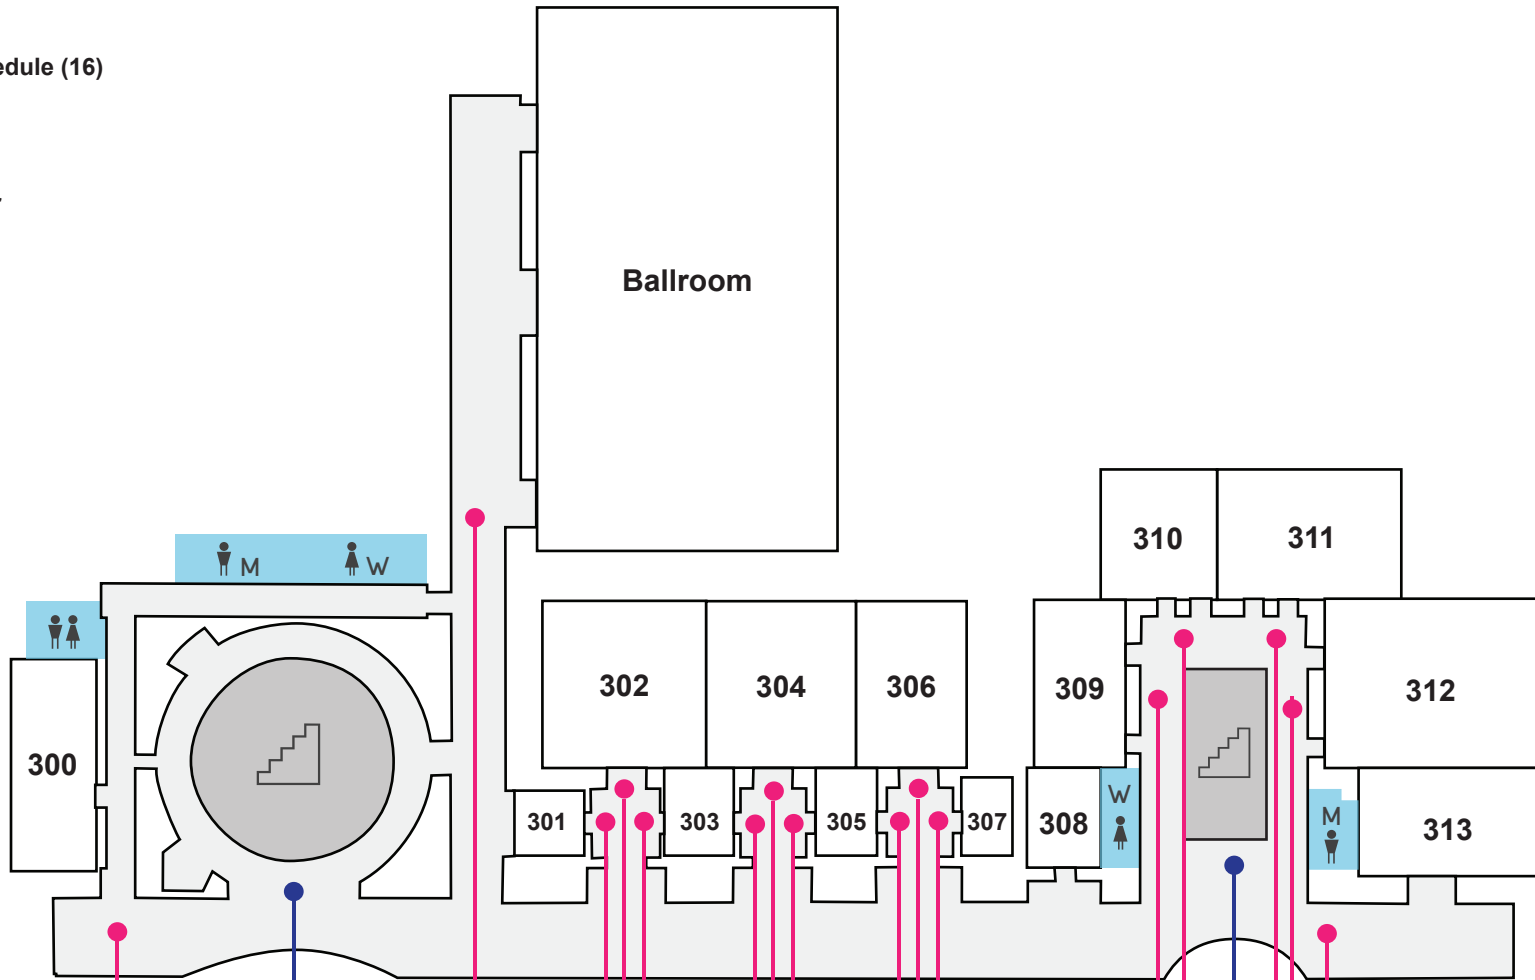

Room/Suite Schedule (16)

Orientation (2)

Welcome Banner

18 Banners

THIRD FLOOR
Ballrooms
Rooms 300 - 313

SECOND FLOOR
Auditorium
Poster Hub
Rooms 200 - 210

Suite 1
Autodesk
Suite 2
SynBac
Suite 3

THIRD FLOOR
Ballrooms
Rooms 300 - 313

SECOND FLOOR
Auditorium
Poster Hub
Rooms 200 - 210

Suite 1
Autodesk
Suite 2
SynBac
Suite 3